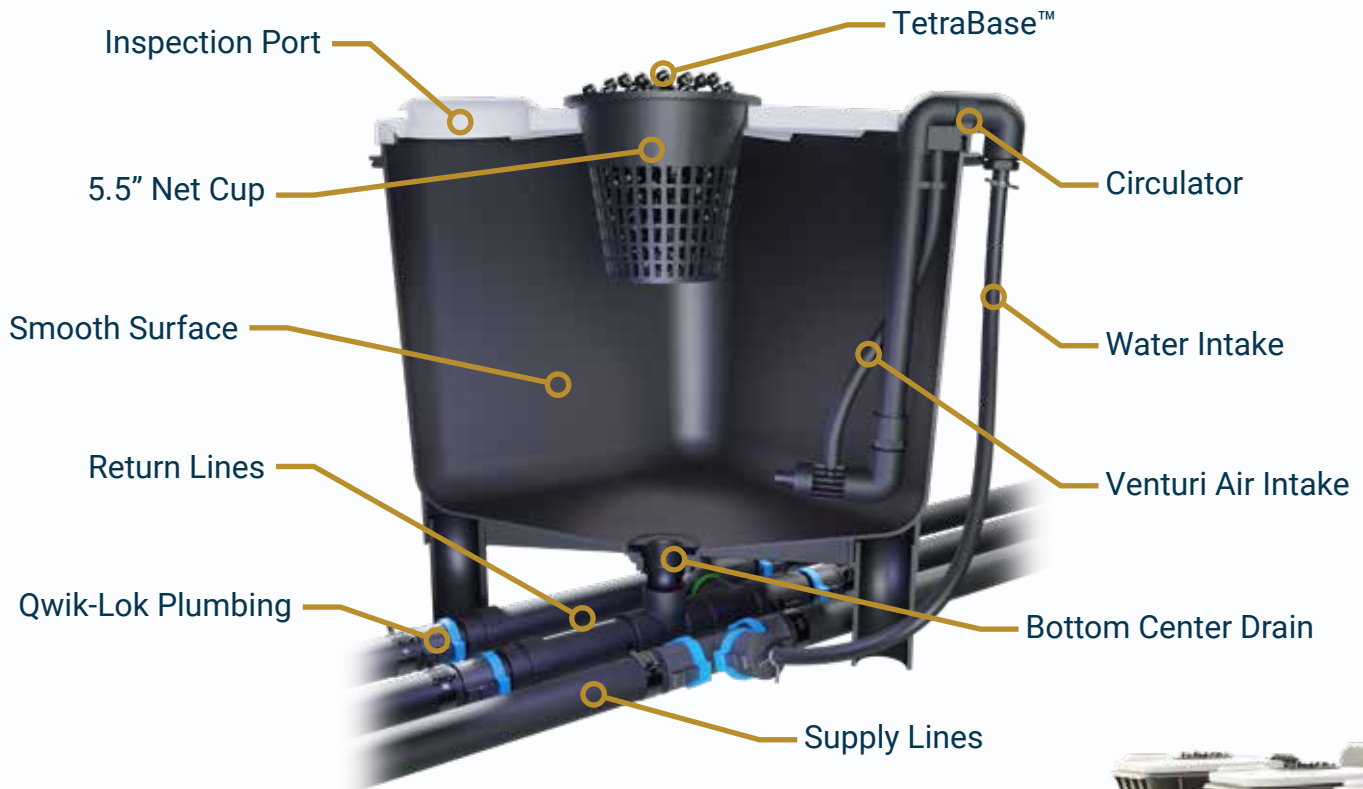

## TetraBase™

Designed specifically for Deep Water Culture, TetraBase is a clean and reusable media, made from 100% recycled material.

### Center Drain

Each bucket's bottom center drain drops directly into the plumbing system with an o-ring seal making assembly a breeze.

### Dosing System

Nutrients are added through the dosing funnel and then delivered directly to each plant.