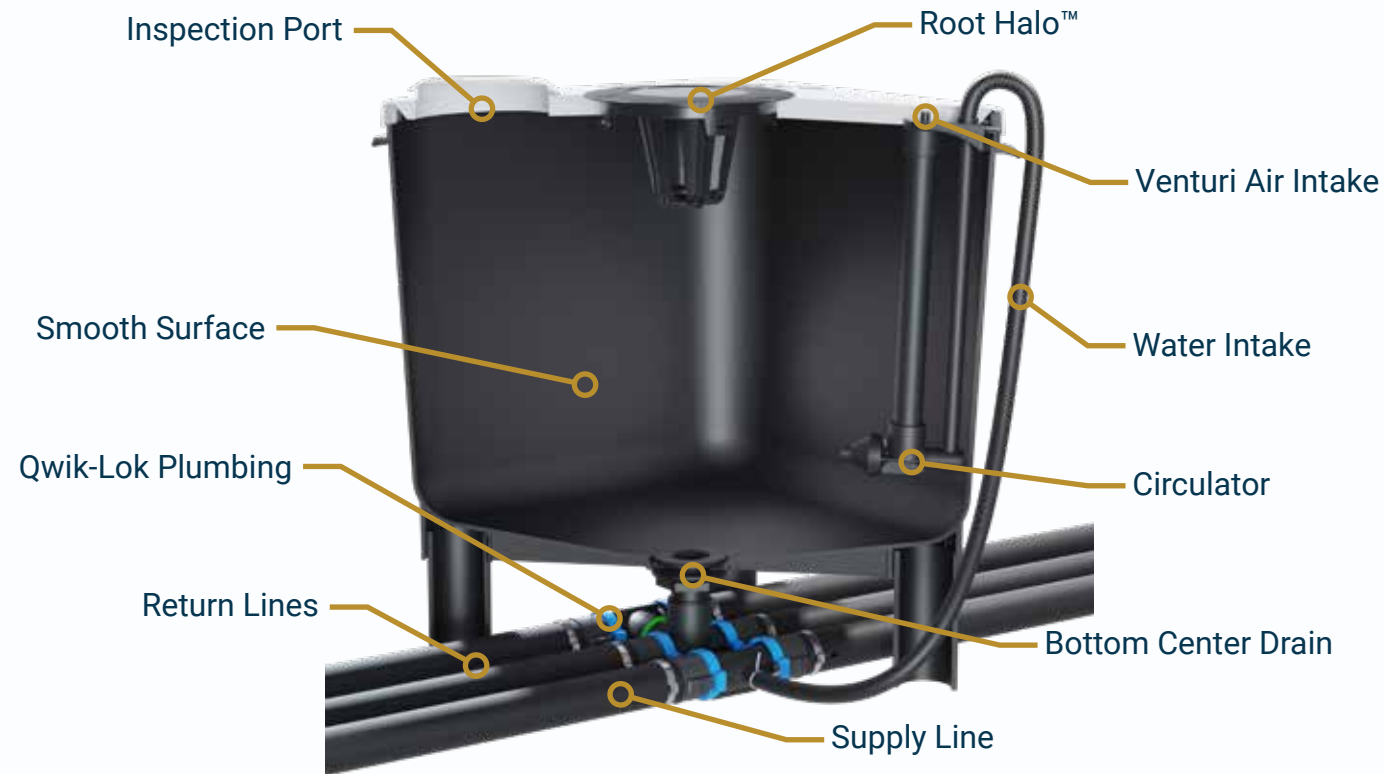

HydraMax™ Professional

Deep Water Culture Systems

Hydra Unlimited is pushing the boundaries of deep water culture evolution. HydraMax delivers water and nutrients to each plant quickly and evenly resulting in healthier plants and higher yields.