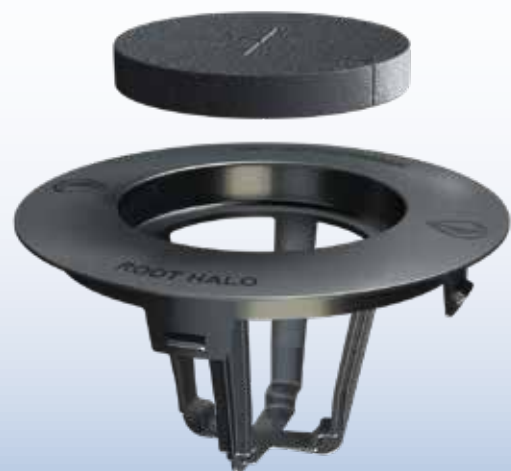

Hydra Unlimited is pushing the boundaries of deep water culture evolution. HydraMax delivers water and nutrients to each plant quickly and evenly resulting in healthier plants and higher yields.

ROOT HALO™ SNAP-IN NETPOT SYSTEM

Designed to minimize labor while promoting stronger plant development, Root Halo offers a sustainable, zero-media hydroponic solution that is entirely reusable. The Innovative "Snap-In" tabs integrated within the netpot provide increased stability.